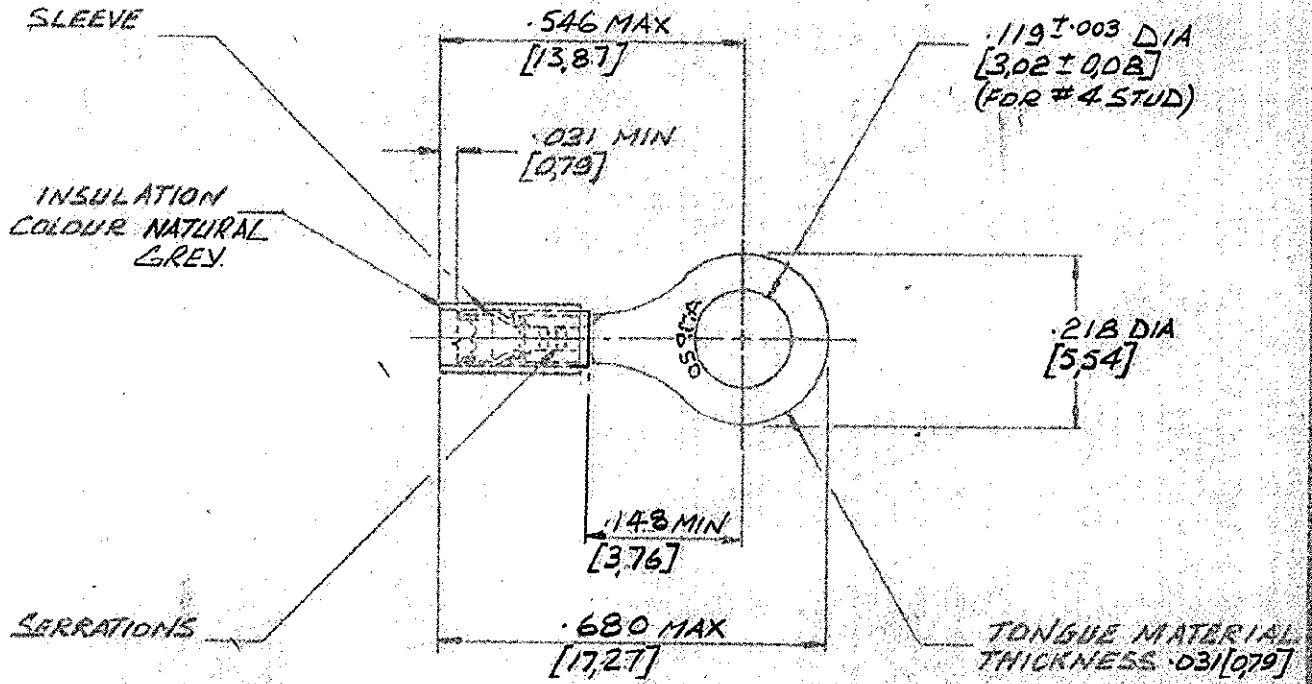

C-152659

3rd ANGLE (AMERICAN) PROJECTION

DIMENSIONS IN INCHES DO NOT SCALE PRINT  
DIMENSIONS THUS [ ] IN MM.

FOR .045-.080 [1.14-2.03] WIRE INS. DIA.

				© AIRCRAFT-MARINE PRODUCTS (GREAT BRITAIN) LTD 1970		CUSTOMER COPY REFERENCE ONLY	
E	1148 DIM. REPOSITIONED	DR		19/12/77	<b>AMP</b> <b>Industrial</b> A DIVISION OF AIRCRAFT-MARINE PRODUCTS (GREAT BRITAIN) LTD. STANMORE, MDDX	CLASS RING TONGUE	
D	.680, .546, .148, .031/.030 INS	DR		26/1/77		TYPE RIDG TEFLON RESTRICTED SLEEVE	
C	PICTORIAL CHANGE ONLY	AWVC		3-4-73			
B	GREY WAS PURPLE	DR		2.5.72			
A	.045/.035 WAS .045/.115	DR		22.11.71			
LTR	REVISION RECORD	DR	CHK	DATE	TOLERANCE EXCEPT AS NOTED ±.015 [0.38] ±.1°	SCALE NTS	LOC E A
DR	26.7.70	DE			NO	C-152659	REV E
CHK	26.7.70	APP		10/70	NAME WIRE TERMINAL ASSY		